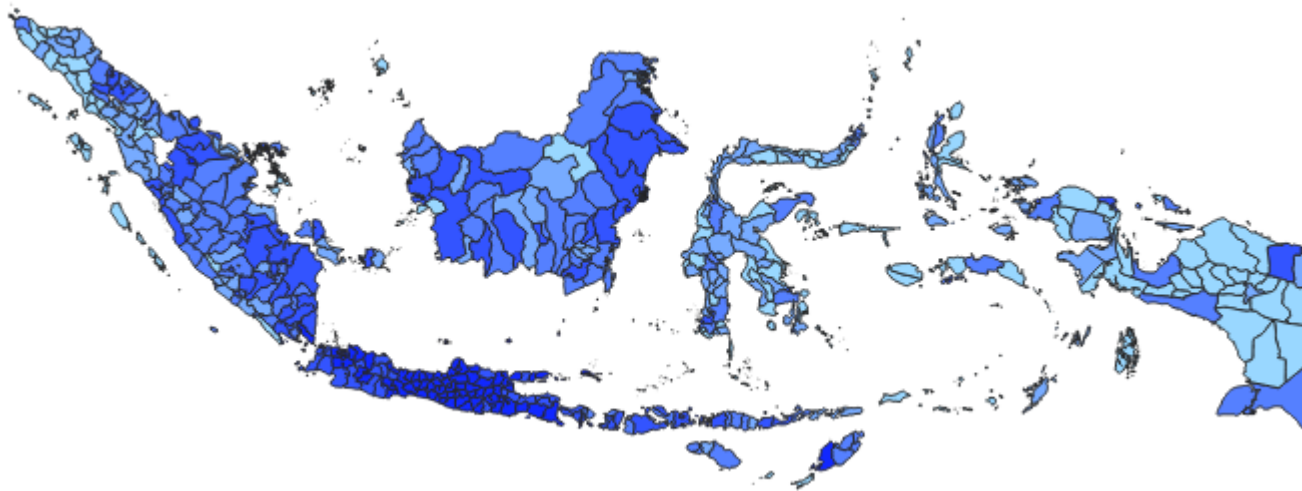

# BUDGETING STRATEGY 2018

Rp 40 Billion

DOMESTIC  
TOURISM  
STATISTICS

38 %

62 %

MOBILE POSITIONING DATA

HOUSEHOLD SURVEY

# LESS PRICE DEEPER DATA

Number of Domestic Tourism Yogyakarta Origin

~~62 %~~ **2020**  
**Budget**

**38 %**  
**Budget**

Before non mpd adjustment

### Other destinations for Asian Games visitors out of a 1000 people

Destinations exclude: Jakarta, Palembang, Bekasi, Tangerang, Depok, Bogor

Asian Games locations