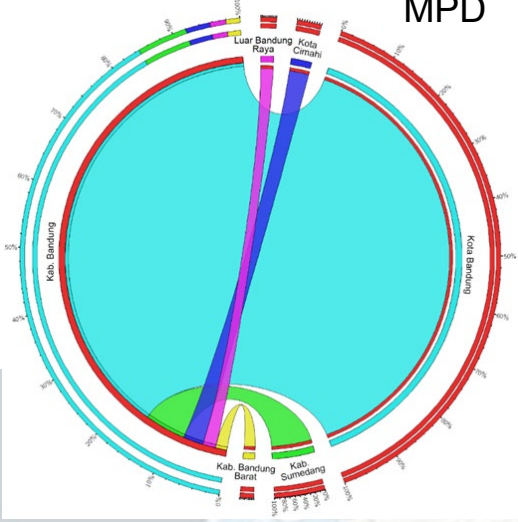

## COMMUTER IN BANDUNG AREA 2018

HH SURVEY

MPD

INBOUND TOURISM 2018