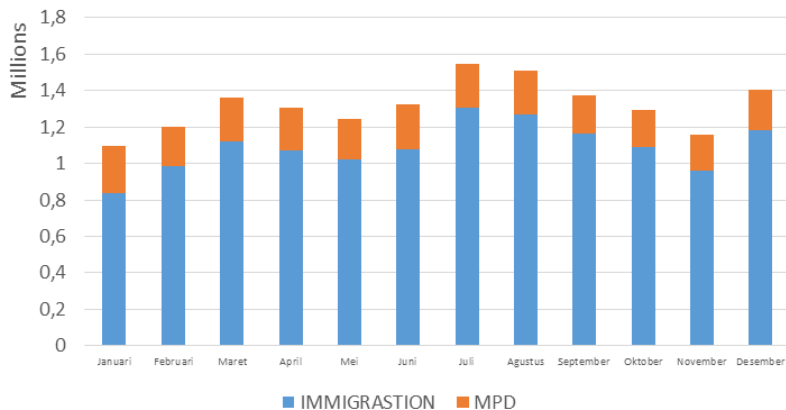

## COMMUTER IN BANDUNG AREA 2018

HH SURVEY

MPD

INBOUND TOURISM 2018