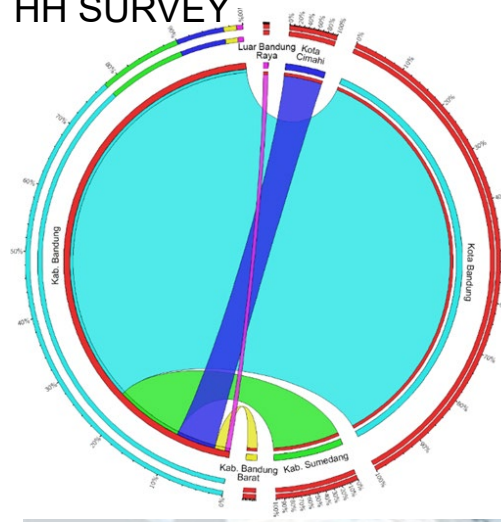

COMMUTER IN BANDUNG AREA 2018

HH SURVEY